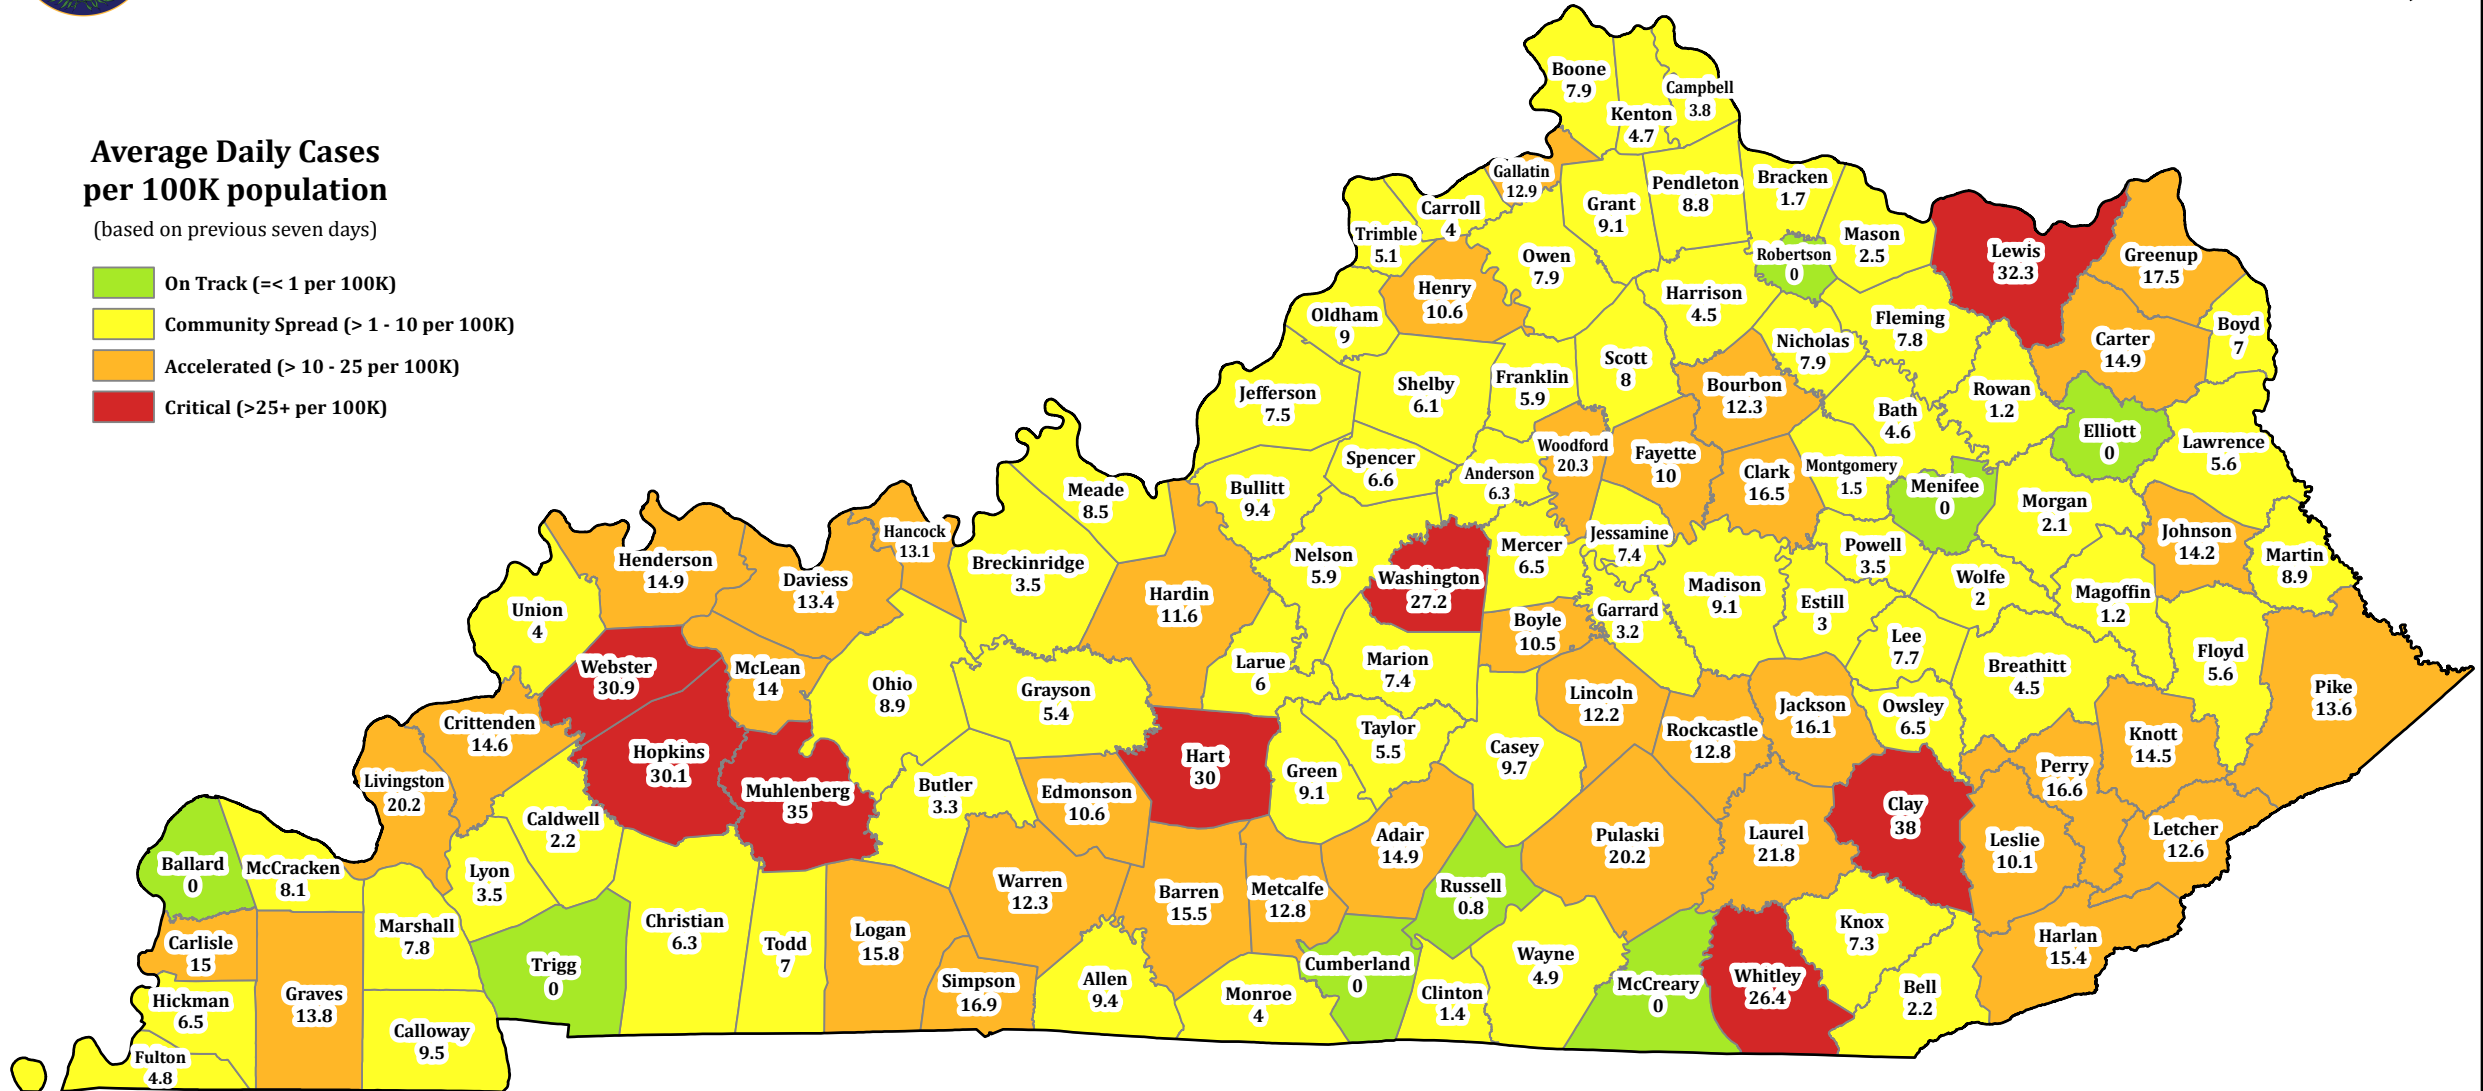

# COVID-19 Current Incidence Rate in Kentucky

Date of Report: 7/19/2021 ( 4:29 PM)

## Average Daily Cases per 100K population

(based on previous seven days)

- On Track ( $\leq 1$  per 100K)
- Community Spread ( $> 1 - 10$  per 100K)
- Accelerated ( $> 10 - 25$  per 100K)
- Critical ( $> 25+$  per 100K)

### Overall Current Incidence Rate

9.90