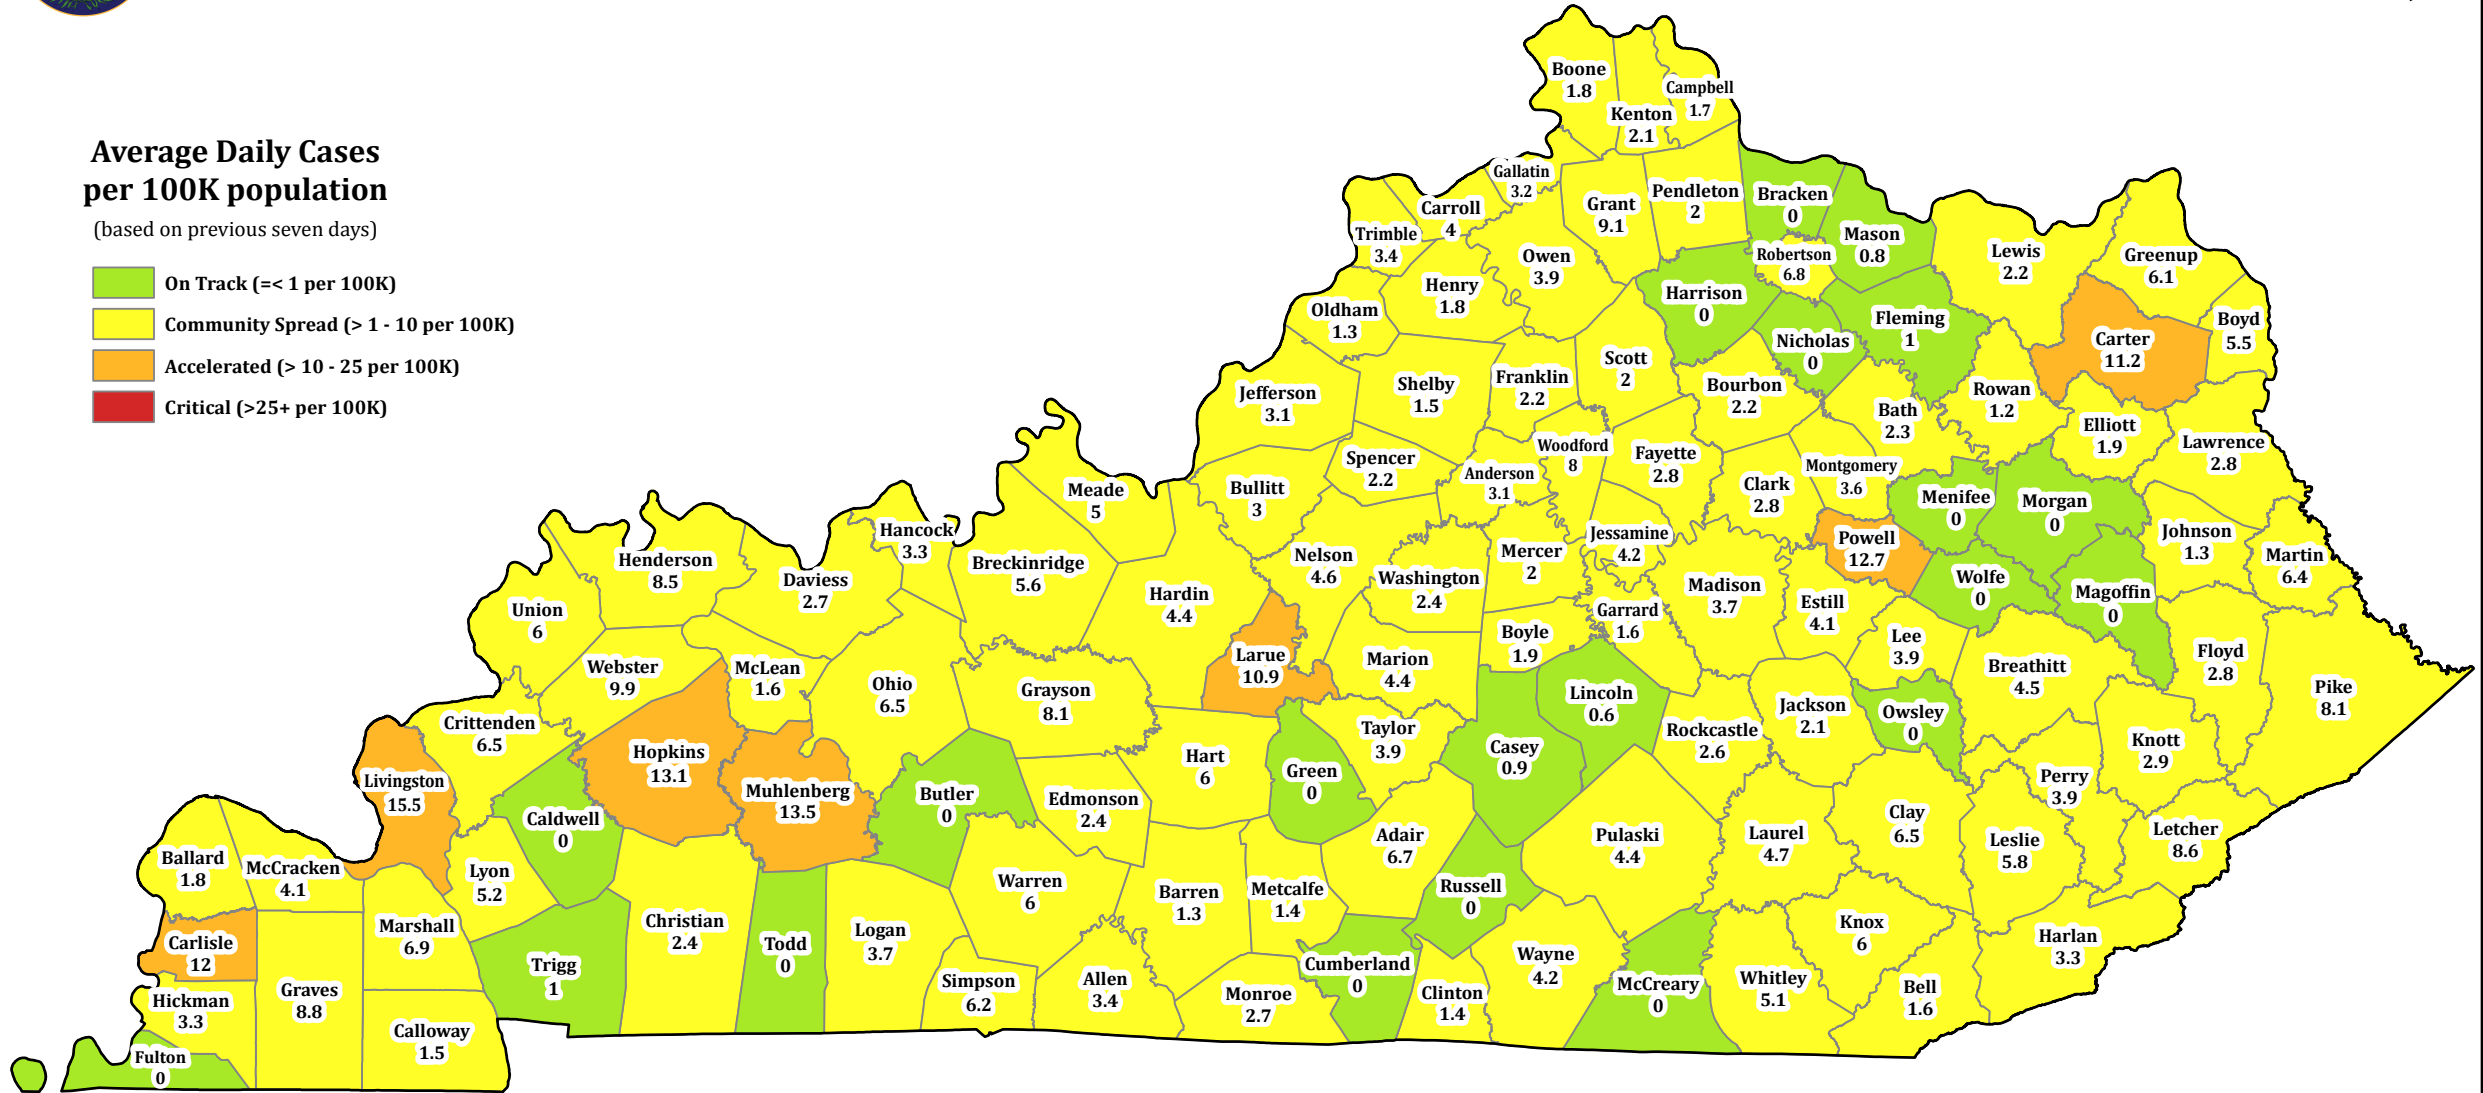

COVID-19 Current Incidence Rate in Kentucky

Date of Report: 7/7/2021 (7:08 PM)

Average Daily Cases per 100K population

(based on previous seven days)

- On Track (≤ 1 per 100K)
- Community Spread ($> 1 - 10$ per 100K)
- Accelerated ($> 10 - 25$ per 100K)
- Critical ($> 25+$ per 100K)

Overall Current Incidence Rate

3.69