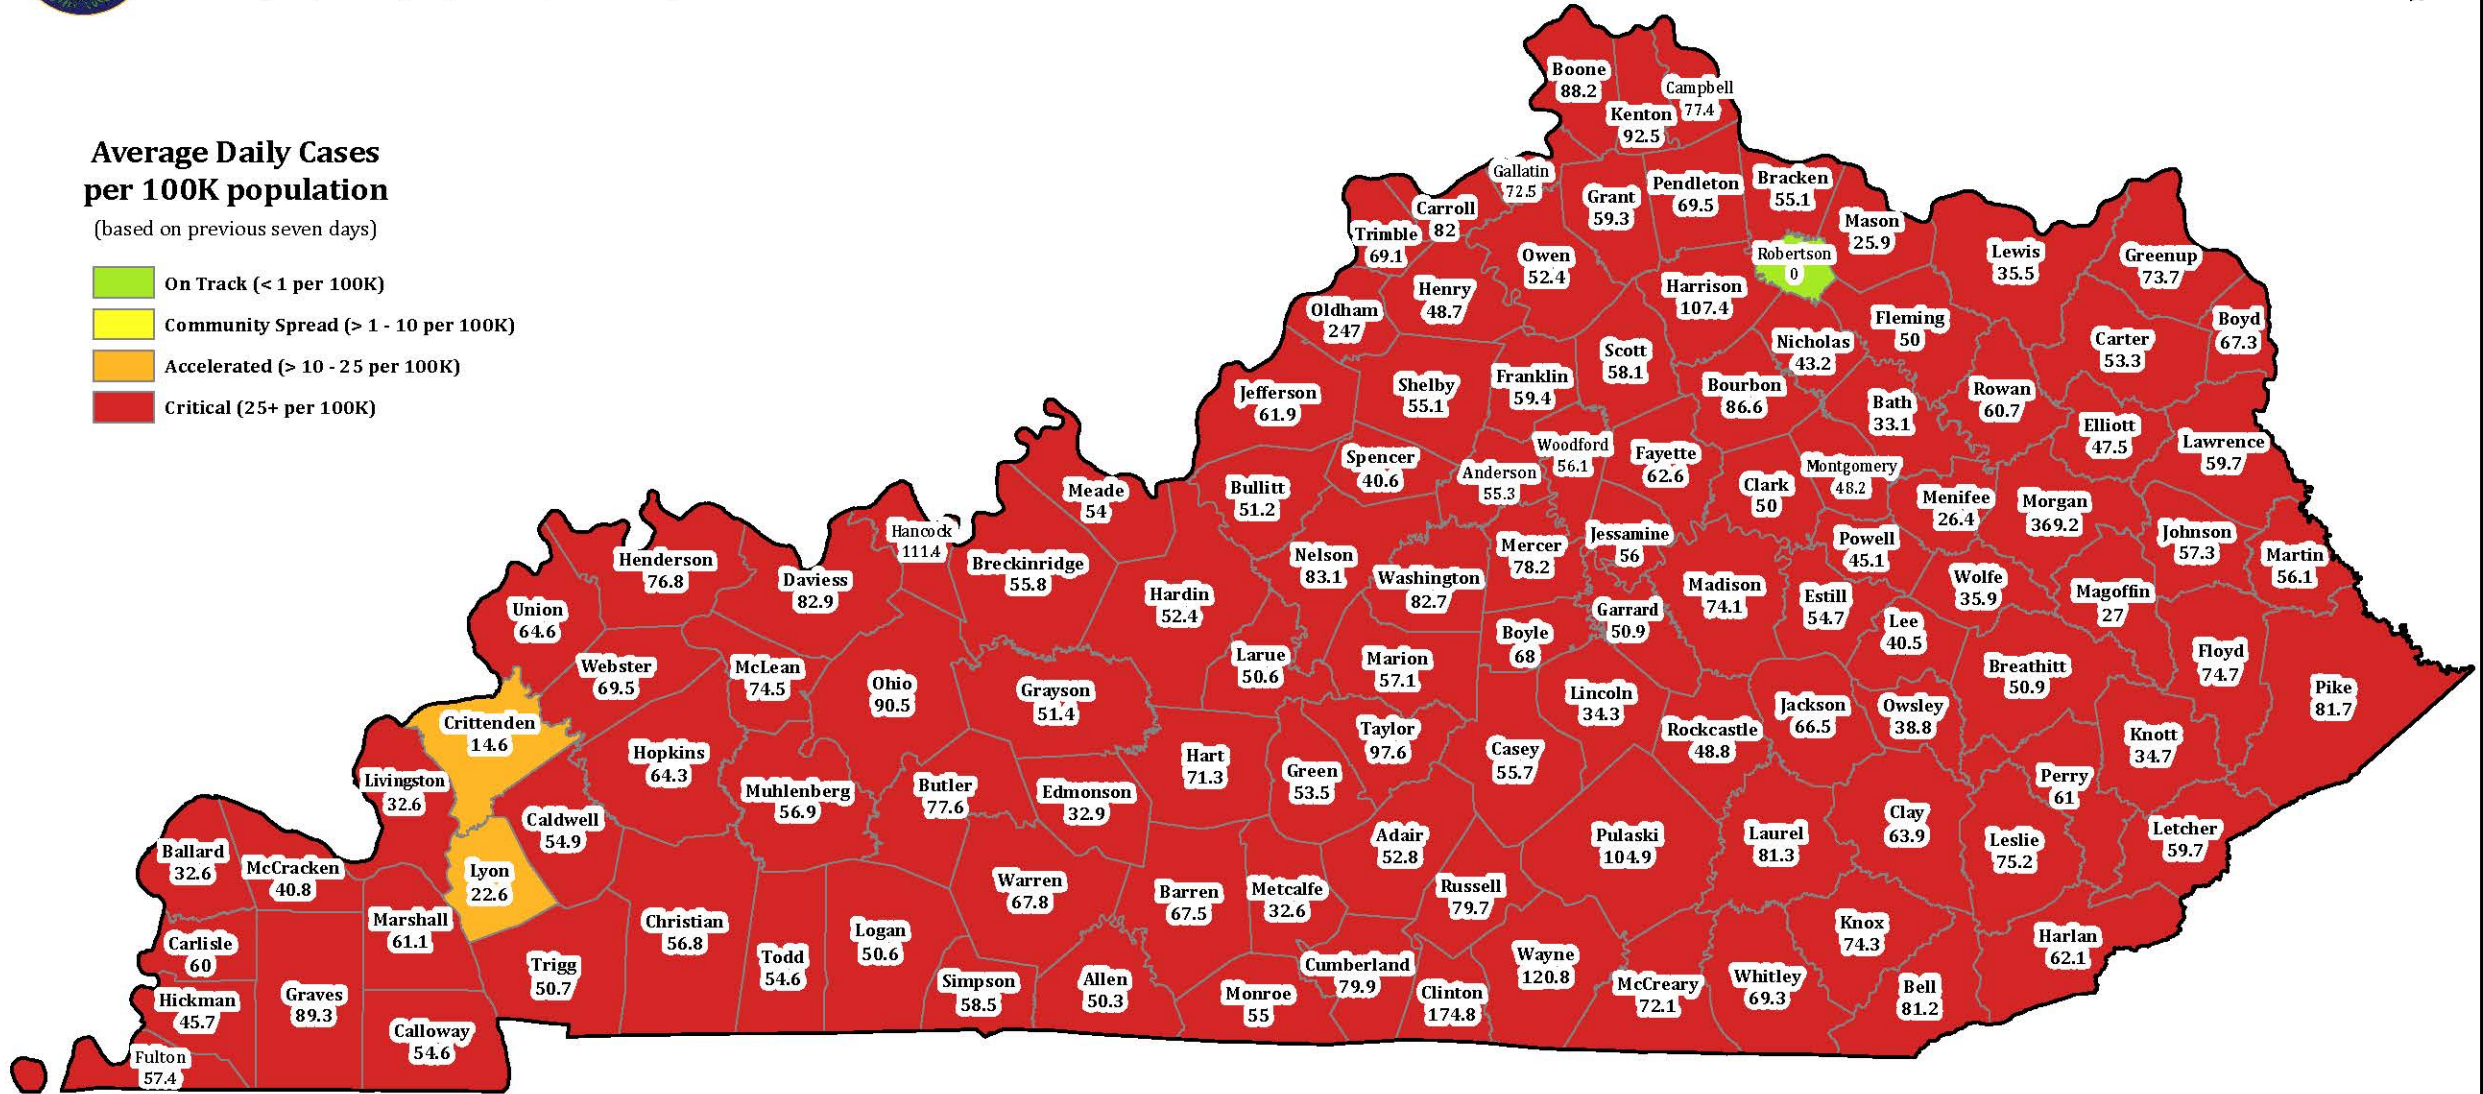

COVID-19 Current Incidence Rate in Kentucky

Date of Report: 1/18/2021 (3:43 PM)

Average Daily Cases per 100K population

(based on previous seven days)

- On Track (< 1 per 100K)
- Community Spread (> 1 - 10 per 100K)
- Accelerated (> 10 - 25 per 100K)
- Critical (25+ per 100K)

Overall Current Incidence Rate

69.33