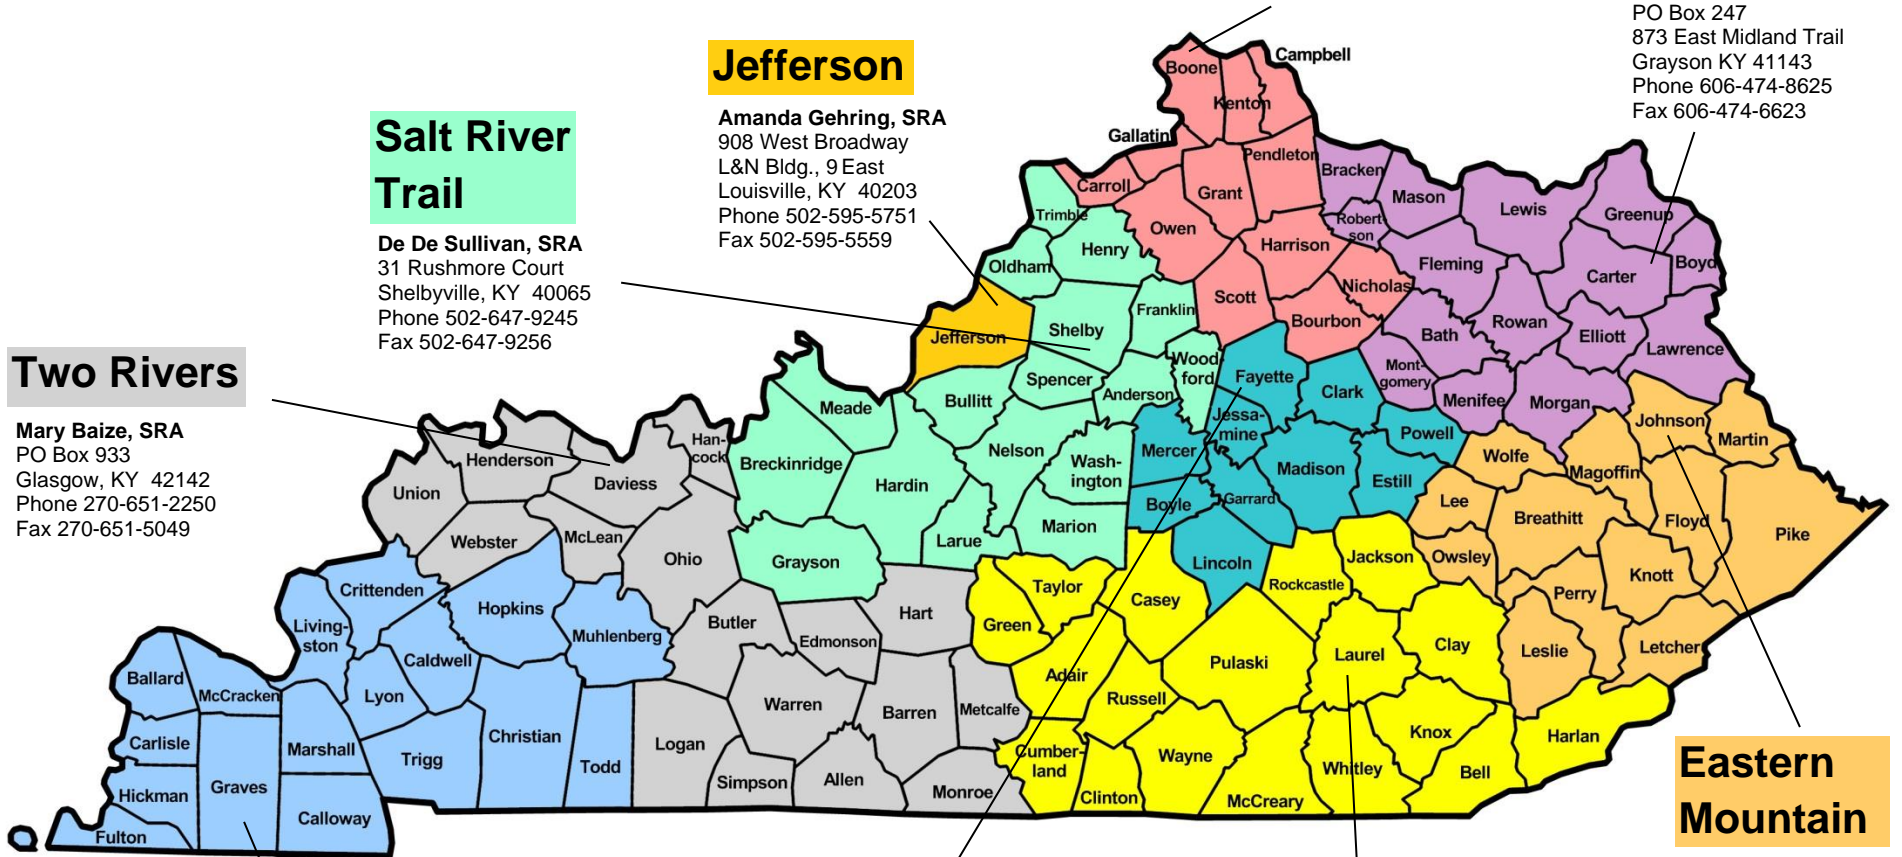

DCBS Service Regions

Northern Bluegrass

Kelly Skerchock, SRA
8311 US 42
Victory Center
Florence, KY 41042
Phone 859-525-6783
Fax 859-525-6796

Northeastern

Anastasia Fannin, SRA
PO Box 247
873 East Midland Trail
Grayson KY 41143
Phone 606-474-8625
Fax 606-474-6623

Jefferson

Amanda Gehring, SRA
908 West Broadway
L&N Bldg., 9 East
Louisville, KY 40203
Phone 502-595-5751
Fax 502-595-5559

Salt River Trail

De De Sullivan, SRA
31 Rushmore Court
Shelbyville, KY 40065
Phone 502-647-9245
Fax 502-647-9256

Two Rivers

Mary Baize, SRA
PO Box 933
Glasgow, KY 42142
Phone 270-651-2250
Fax 270-651-5049

Eastern Mountain

Shauna Moore, SRA
205 Main St.
Suite 3
Paintsville, KY 41240
Phone 606-788-7108
Fax 606-788-7117

The Lakes

Renee Buckingham, SRA
319 S. 7th St.
Mayfield, KY 42066
Phone 270-247-5126
Fax 270-247-2007

Southern Bluegrass

April Davis, SRA
455 Park Place
Suite 120A
Lexington, KY 40511
Phone 859-246-2298
Fax 859-246-2515

Cumberland

Billy Fore, SRA
85 State Police Rd.
London, KY 40741
Phone 606-330-2003
Fax 606-330-2138