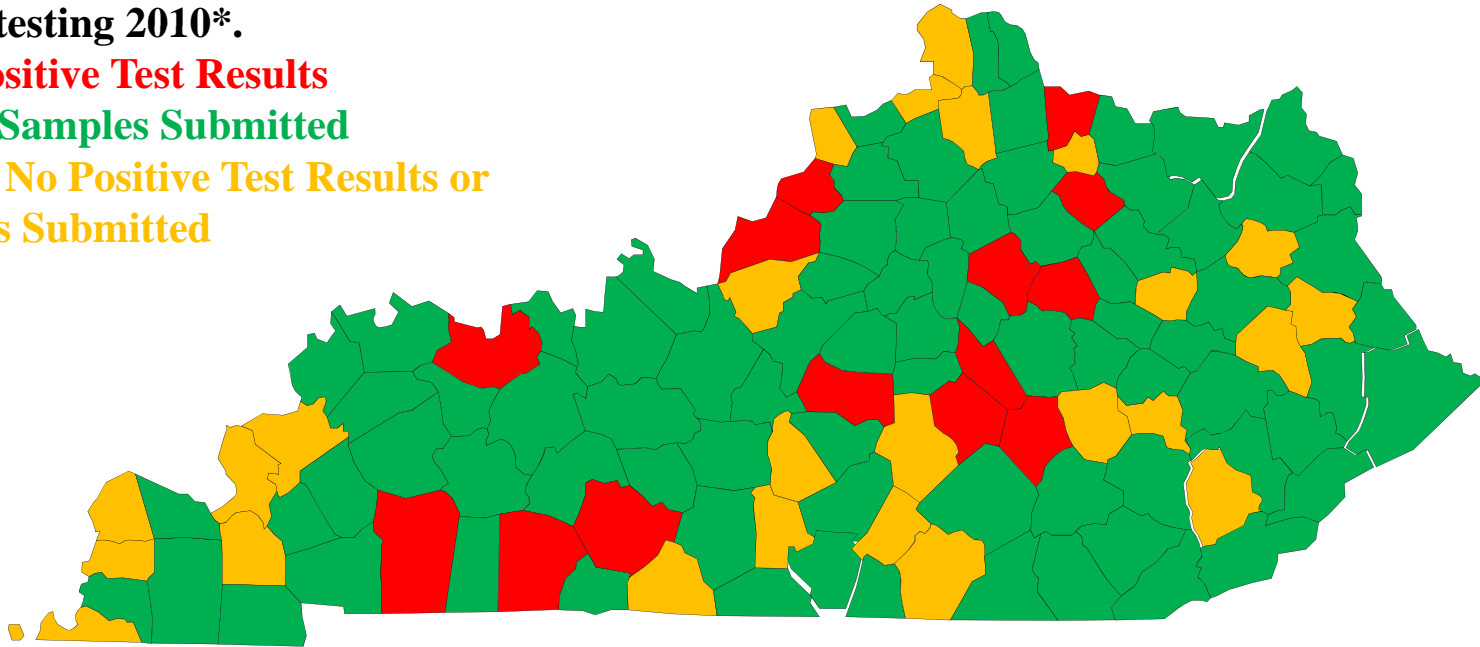

Kentucky 2010 Rabies Map

Results for all Samples Submitted for Rabies testing 2010*.

Red: Positive Test Results

Green: Samples Submitted

Yellow: No Positive Test Results or Samples Submitted

*Sample testing was performed by the Breathitt Veterinary Center, The Kentucky Division of Laboratory Services, or The USDA, APHIS, Wildlife Services